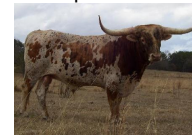

TTT: 70.0000 on 11/10/2024

Hubbells 20 Gauge

Concealed Weapon

Sharp Shooter 542

HORSESHOE J EXAMPLE

JP RIO GRANDE

HUBBELLS MORNING GLORY

HUBBELLS RIO GLORY